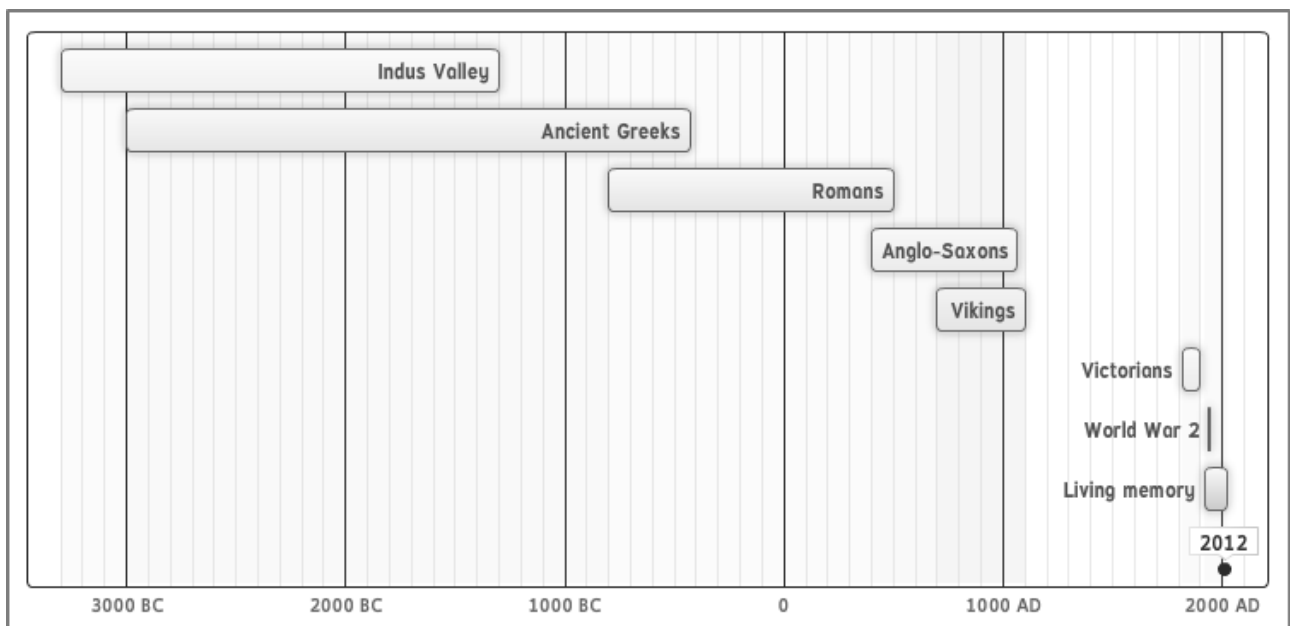

# The timelines

The timeline is a long bar with dates and events

The meaning of B.C. is Before Christ

The meaning of AD is Anno Domini/

We can use C.E., too. It is a recent term

The meaning of C.E. is Common Era